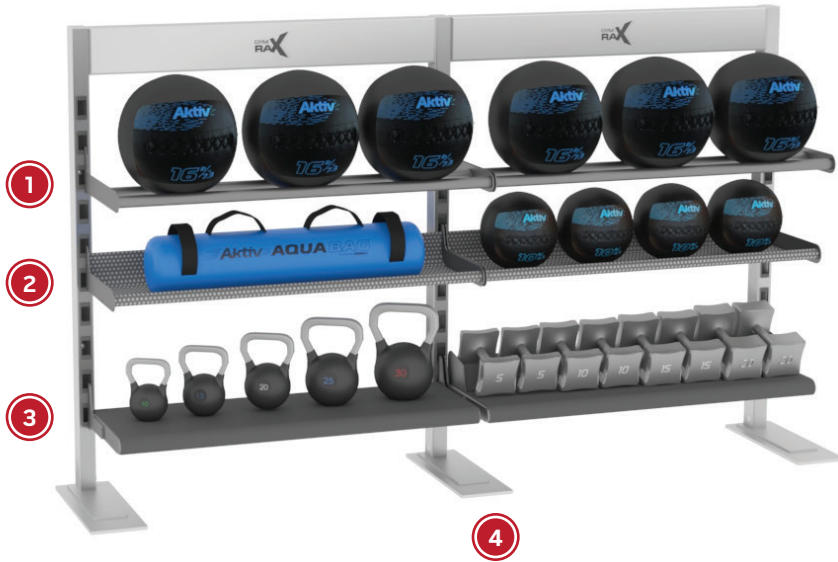

GR-DBSS4-L | 4' DOUBLE STORAGE

STREAMLINE STORAGE 2.0 - LOADED

Gym Rax® modular bay systems perfectly complement any training environment. Store your fitness equipment neatly and where you need it most. Utilize storage rax for medicine balls, kettlebells, dumbbells, resistance bands, rollers, mats, and more. Adjustable shelving allows for the customization of shelving within every Bay—no tools required!

FEATURES:

- Modular Configuration + Future Expandability
- Interchangeable, quick-change shelving system
- Compact Footprint
- Free Anchor™— Freestanding Installation System

INCLUDES:

1. Universal Ball Rax (x2)
 2. Trough Rax (x2)
 3. Free Weight Rax (x2)
 4. Free Anchor Kit (Optional)
- *Accessories Sold Separately*

2-3
USERS

FUNCTIONAL

Configuration **20 in x 146.6 in x 54.8 in**
Footprint: (50.8 cm x 372.4 cm x 139.2 cm)

STANDARD
FRAME:
Storm Grey

RAX COLOR:
Gun Metal Grey

NO DRILLING REQUIRED

ADJUSTABLE STORAGE

FREE ANCHOR™ SYSTEM