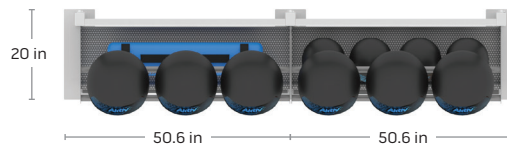

GR-DBSS4-L | 4' DOUBLE STORAGE

STREAMLINE STORAGE 2.0 - LOADED

Gym Rax® modular bay systems perfectly complement any training environment. Store your fitness equipment neatly and where you need it most. Utilize storage rax for medicine balls, kettlebells, dumbbells, resistance bands, rollers, mats, and more. Adjustable shelving allows for the customization of shelving within every Bay—no tools required!

FEATURES:

- Modular Configuration + Future Expandability
- Interchangeable, quick-change shelving system
- Compact Footprint
- Free Anchor™— Freestanding Installation System

INCLUDES:

1. Universal Ball Rax (x2)
 2. Trough Rax (x2)
 3. Free Weight Rax (x2)
 4. Free Anchor Kit (Optional)
- *Accessories Sold Separately*

2-3
USERS

FUNCTIONAL

Configuration **20 in x 146.6 in x 54.8 in**
Footprint: (50.8 cm x 372.4 cm x 139.2 cm)

STANDARD
FRAME:
Storm Grey

RAX COLOR:
Gun Metal Grey

NO DRILLING REQUIRED

ADJUSTABLE STORAGE

FREE ANCHOR™ SYSTEM