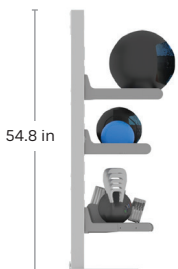

FEATURES:

- Modular Configuration + Future Expandability
- Interchangeable, quick-change shelving system
- Compact Footprint
- Free Anchor™— Freestanding Installation System

INCLUDES:

1. Universal Ball Rax (x2)
 2. Trough Rax (x2)
 3. Free Weight Rax (x2)
 4. Free Anchor Kit (Optional)
- *Accessories Sold Separately*

2-3
USERS

FUNCTIONAL

Configuration **20 in x 146.6 in x 54.8 in**
Footprint: (50.8 cm x 372.4 cm x 139.2 cm)

STANDARD
FRAME:
Storm Grey

RAX COLOR:
Gun Metal Grey

NO DRILLING REQUIRED

ADJUSTABLE STORAGE

FREE ANCHOR™ SYSTEM