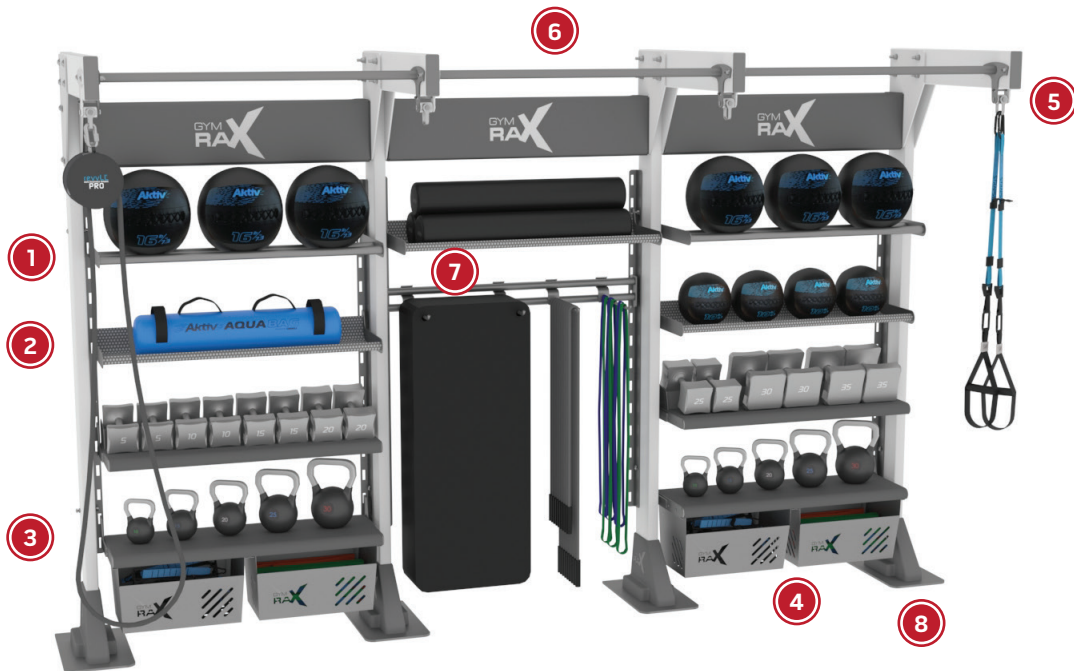

# GR-TRSB-L | TRIPLE BAY

STANDARD SUSPENSION - LOADED

Gym Rax® Storage and Suspension systems begin with a single Bay and end where and when you need them to. Use them to support group studios, functional training areas, stretching zones, or your home gym.

### FEATURES:

- Modular Configuration + Future Expandability
- Interchangeable, quick-change shelving system
- Freedom Mount Technology
- Compact Footprint
- Free Anchor™ – Freestanding Installation System

**3-4** USERS | **FUNCTIONAL** Configuration **42.7 in x 155 in x 95.3 in**  
 Footprint: (108.5 cm x 393.7 cm x 242.1 cm) **STANDARD FRAME:** Storm Grey **RAX COLOR:** Gun Metal Grey

### INCLUDES:

- |                            |                               |
|----------------------------|-------------------------------|
| 1. Universal Ball Rax (x2) | 5. Freedom Mount™ (x4)        |
| 2. Trough Rax (x3)         | 6. Pull Up Bar (x3)           |
| 3. Free Weight Rax (x4)    | 7. Universal peg Kit (x1)     |
| 4. Rax Bin (x2)            | 8. Free Anchor Kit (Optional) |
- \* Accessories sold separately*