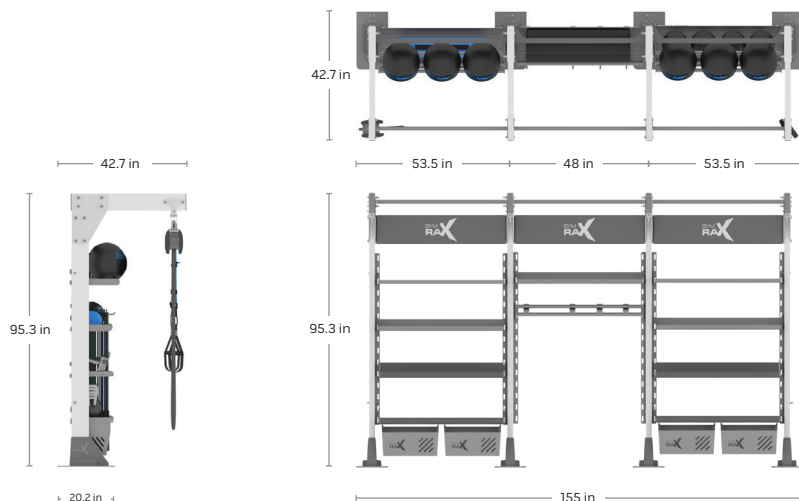

# GR-TRSB-L | TRIPLE BAY

STANDARD SUSPENSION - LOADED

Gym Rax® Storage and Suspension systems begin with a single Bay and end where and when you need them to. Use them to support group studios, functional training areas, stretching zones, or your home gym.

### FEATURES:

- Modular Configuration + Future Expandability
- Interchangeable, quick-change shelving system
- Freedom Mount Technology
- Compact Footprint
- Free Anchor™ – Freestanding Installation System

**3-4** USERS | **FUNCTIONAL** Configuration **42.7 in x 155 in x 95.3 in**  
 Footprint: (108.5 cm x 393.7 cm x 242.1 cm) **STANDARD FRAME:** Storm Grey **RAX COLOR:** Gun Metal Grey

### INCLUDES:

- |                            |                               |
|----------------------------|-------------------------------|
| 1. Universal Ball Rax (x2) | 5. Freedom Mount™ (x4)        |
| 2. Trough Rax (x3)         | 6. Pull Up Bar (x3)           |
| 3. Free Weight Rax (x4)    | 7. Universal peg Kit (x1)     |
| 4. Rax Bin (x2)            | 8. Free Anchor Kit (Optional) |
- \* Accessories sold separately*