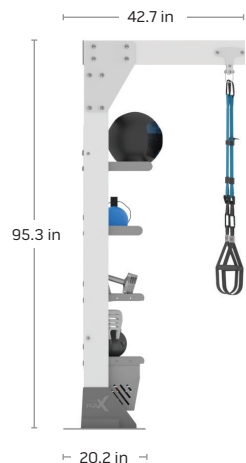

1-2  
USERS

FUNCTIONAL

Configuration **42.7 in x 59 in x 95.3 in**  
Footprint: (108.5 cm x 149.9 cm x 242.1 cm)

STANDARD  
FRAME:  
**Storm Grey**

RAX COLOR:  
**Gun Metal Grey**

### INCLUDES:

- |                            |                               |
|----------------------------|-------------------------------|
| 1. Universal Ball Rax (x1) | 5. Freedom Mount™ (x2)        |
| 2. Trough Rax (x1)         | 6. Pull Up Bar (x1)           |
| 3. Free Weight Rax (x2)    | 7. Free Anchor Kit (Optional) |
| 4. Rax Bin (x1)            | * Accessories sold separately |