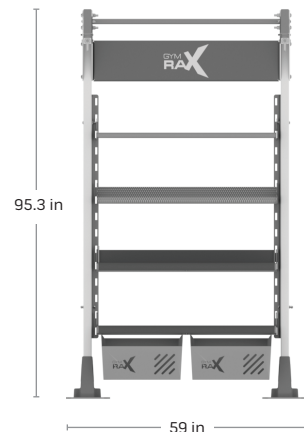

1-2  
USERS

FUNCTIONAL

Configuration **42.7 in x 59 in x 95.3 in**  
Footprint: (108.5 cm x 149.9 cm x 242.1 cm)

STANDARD  
FRAME:  
**Storm Grey**

RAX COLOR:  
**Gun Metal Grey**

### INCLUDES:

- |                            |                               |
|----------------------------|-------------------------------|
| 1. Universal Ball Rax (x1) | 5. Freedom Mount™ (x2)        |
| 2. Trough Rax (x1)         | 6. Pull Up Bar (x1)           |
| 3. Free Weight Rax (x2)    | 7. Free Anchor Kit (Optional) |
| 4. Rax Bin (x1)            | * Accessories sold separately |