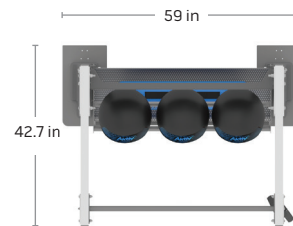

1-2  
USERS

FUNCTIONAL

Configuration **42.7 in x 59 in x 95.3 in**  
Footprint: (108.5 cm x 149.9 cm x 242.1 cm)

STANDARD  
FRAME:  
**Storm Grey**

RAX COLOR:  
**Gun Metal Grey**

### INCLUDES:

- |                            |                               |
|----------------------------|-------------------------------|
| 1. Universal Ball Rax (x1) | 5. Freedom Mount™ (x2)        |
| 2. Trough Rax (x1)         | 6. Pull Up Bar (x1)           |
| 3. Free Weight Rax (x2)    | 7. Free Anchor Kit (Optional) |
| 4. Rax Bin (x1)            | * Accessories sold separately |