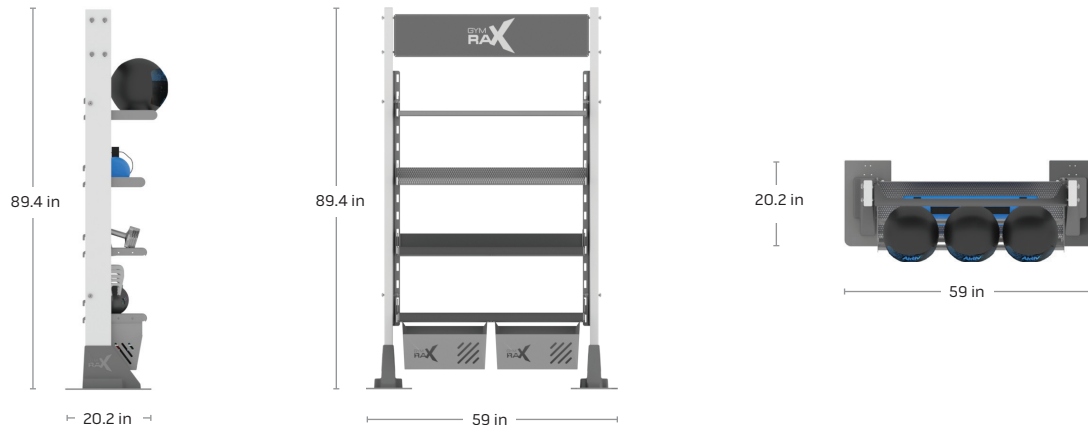

GR-SIS-L | SINGLE STORAGE BAY

STANDARD 8' LOADED

Gym Rax® modular bay systems perfectly complement any training environment. Store your fitness equipment neatly and where you need it most. Utilize storage rax for medicine balls, kettlebells, dumbbells, resistance bands, rollers, mats, and more. Adjustable shelving allows for the customization of shelving within every Bay—no tools required!

FEATURES:

- Modular Configuration + Future Expandability
- Interchangeable, quick-change shelving system
- Compact Footprint
- Free Anchor™— Freestanding Installation System

1-2 USERS | FUNCTIONAL

Configuration **20.2 in x 59 in x 89.4 in**
Footprint: (51.3 cm x 149.9 cm x 227.1 cm)

STANDARD FRAME: **Storm Grey**

RAX COLOR: **Gun Metal Grey**

INCLUDES:

1. Universal Ball Rax (x1)
2. Trough Rax (x1)
3. Free Weight Rax (x2)
4. Rax Bin (x1)
5. Free Anchor Kit (Optional)
**Accessories Sold Separately*