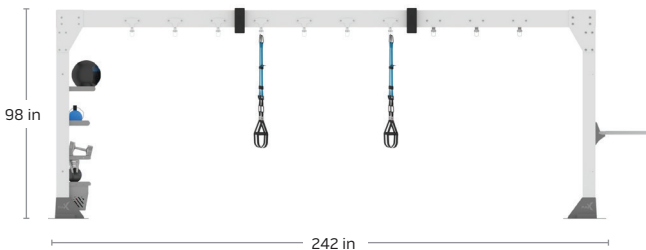

# GR-SIB21-L | SINGLE BRIDGE

21' STANDARD - LOADED

Gym Rax® Bridges begin at a standard height of 8' with unlimited configurability and are available in 9' and 10' extended height options. Freedom Mount® technology provides ease of adjustment and safe connection for the suspension of straps, boxing, aerial hammock, and other equipment.

### INCLUDES:

- |                            |                                      |
|----------------------------|--------------------------------------|
| 1. Universal Ball Rax (x1) | 7. Dip (x1)                          |
| 2. Free Weight Rax (x2)    | <i>*Accessories Sold Separately.</i> |
| 3. Rax Bins (x1)           |                                      |
| 4. Trough Rax (x1)         |                                      |
| 5. Freedom® Mount (x20)    |                                      |
| 6. Wall Bars (x1)          |                                      |

10-12 USERS | FUNCTIONAL

Configuration **242 in x 59 in x 98 in**  
Footprint: (614.7 cm x 149.9 cm x 248.9 cm)

STANDARD FRAME: **Storm Grey**

RAX COLOR: **Gun Metal Grey**

FREEDOM MOUNT®

FREE ANCHOR™ SYSTEM