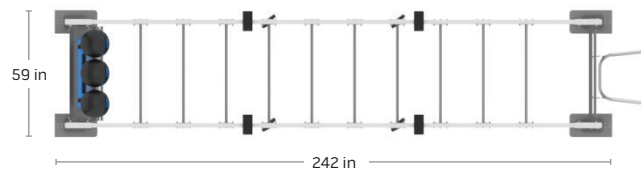

# GR-SIB21-L | SINGLE BRIDGE

21' STANDARD - LOADED

Gym Rax® Bridges begin at a standard height of 8' with unlimited configurability and are available in 9' and 10' extended height options. Freedom Mount® technology provides ease of adjustment and safe connection for the suspension of straps, boxing, aerial hammock, and other equipment.

### INCLUDES:

- |                            |                                      |
|----------------------------|--------------------------------------|
| 1. Universal Ball Rax (x1) | 7. Dip (x1)                          |
| 2. Free Weight Rax (x2)    | <i>*Accessories Sold Separately.</i> |
| 3. Rax Bins (x1)           |                                      |
| 4. Trough Rax (x1)         |                                      |
| 5. Freedom® Mount (x20)    |                                      |
| 6. Wall Bars (x1)          |                                      |

10-12 USERS | FUNCTIONAL

Configuration **242 in x 59 in x 98 in**  
Footprint: (614.7 cm x 149.9 cm x 248.9 cm)

STANDARD FRAME: **Storm Grey**

RAX COLOR: **Gun Metal Grey**

FREEDOM MOUNT®

FREE ANCHOR™ SYSTEM