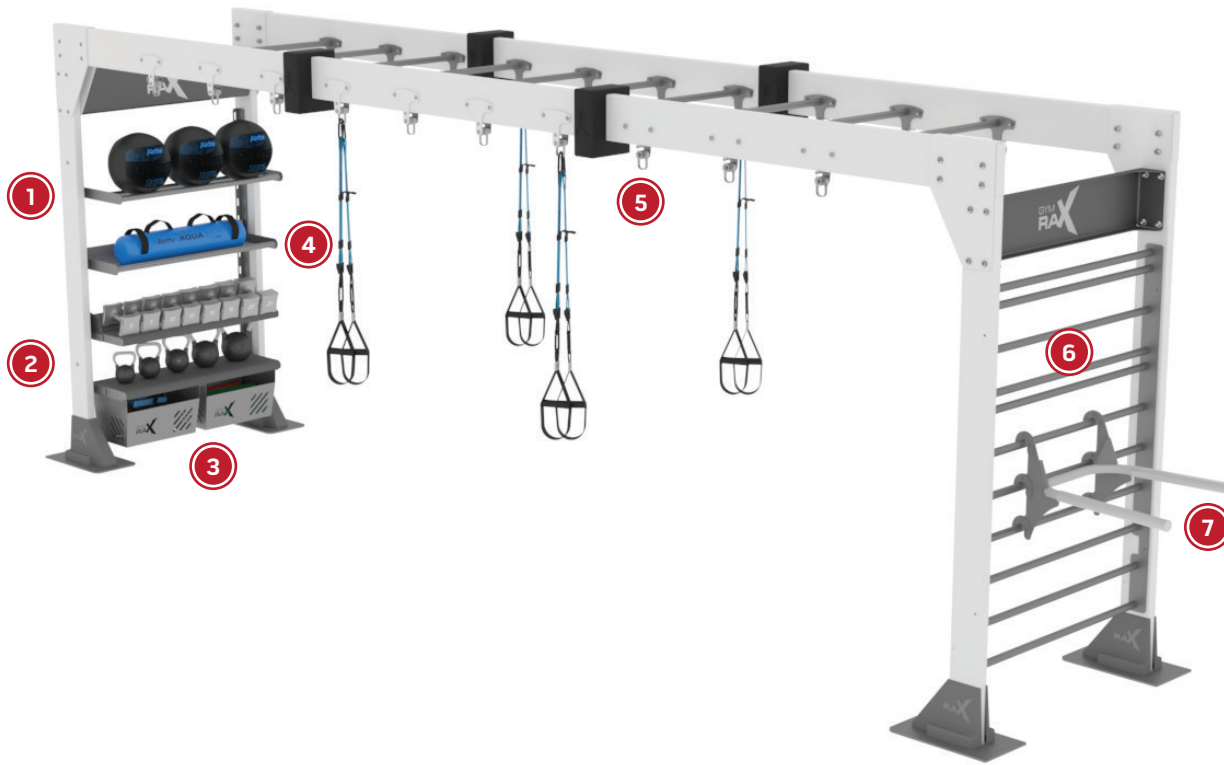

# GR-SIB21-L | SINGLE BRIDGE

21' STANDARD - LOADED

Gym Rax® Bridges begin at a standard height of 8' with unlimited configurability and are available in 9' and 10' extended height options. Freedom Mount® technology provides ease of adjustment and safe connection for the suspension of straps, boxing, aerial hammock, and other equipment.

### FEATURES:

- Modular Configuration + Future Expandability
- Interchangeable, quick-change shelving system
- Freedom Mount Technology
- Compact Footprint
- Free Anchor™ – Freestanding Installation System

### INCLUDES:

- |                            |                                      |
|----------------------------|--------------------------------------|
| 1. Universal Ball Rax (x1) | 7. Dip (x1)                          |
| 2. Free Weight Rax (x2)    | <i>*Accessories Sold Separately.</i> |
| 3. Rax Bins (x1)           |                                      |
| 4. Trough Rax (x1)         |                                      |
| 5. Freedom® Mount (x20)    |                                      |
| 6. Wall Bars (x1)          |                                      |

10-12 USERS | FUNCTIONAL

Configuration **242 in x 59 in x 98 in**  
Footprint: (614.7 cm x 149.9 cm x 248.9 cm)

STANDARD FRAME: **Storm Grey**

RAX COLOR: **Gun Metal Grey**

FREEDOM MOUNT®

FREE ANCHOR™ SYSTEM