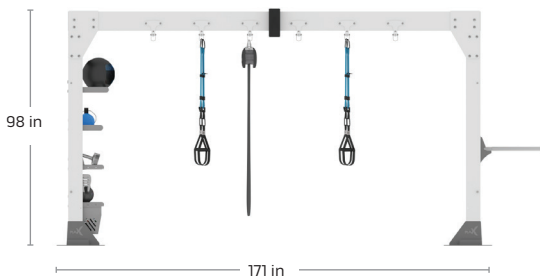

# GR-SIB14-L | SINGLE BRIDGE

14' STANDARD - LOADED

Gym Rax® Bridges begin at a standard height of 8' with unlimited configurability and are available in 9' and 10' extended height options. Freedom Mount® technology provides ease of adjustment and safe connection for the suspension of straps, boxing, aerial hammock, and other equipment.

### INCLUDES:

- |                            |                               |
|----------------------------|-------------------------------|
| 1. Universal Ball Rax (x1) | 7. Dip (x1)                   |
| 2. Free Weight Rax (x2)    | *Accessories Sold Separately. |
| 3. Rax Bins (x1)           |                               |
| 4. Trough Rax (x1)         |                               |
| 5. Freedom® Mount (x12)    |                               |
| 6. Wall Bars (x1)          |                               |

8-10  
USERS | FUNCTIONAL

Configuration **171 in x 59 in x 98 in**  
Footprint: (434.34cm x 149.86 cm x 248.92 cm)

STANDARD  
FRAME:  
**Storm Grey**

RAX COLOR:  
**Gun Metal Grey**

FREEDOM MOUNT®

FREE ANCHOR™ SYSTEM