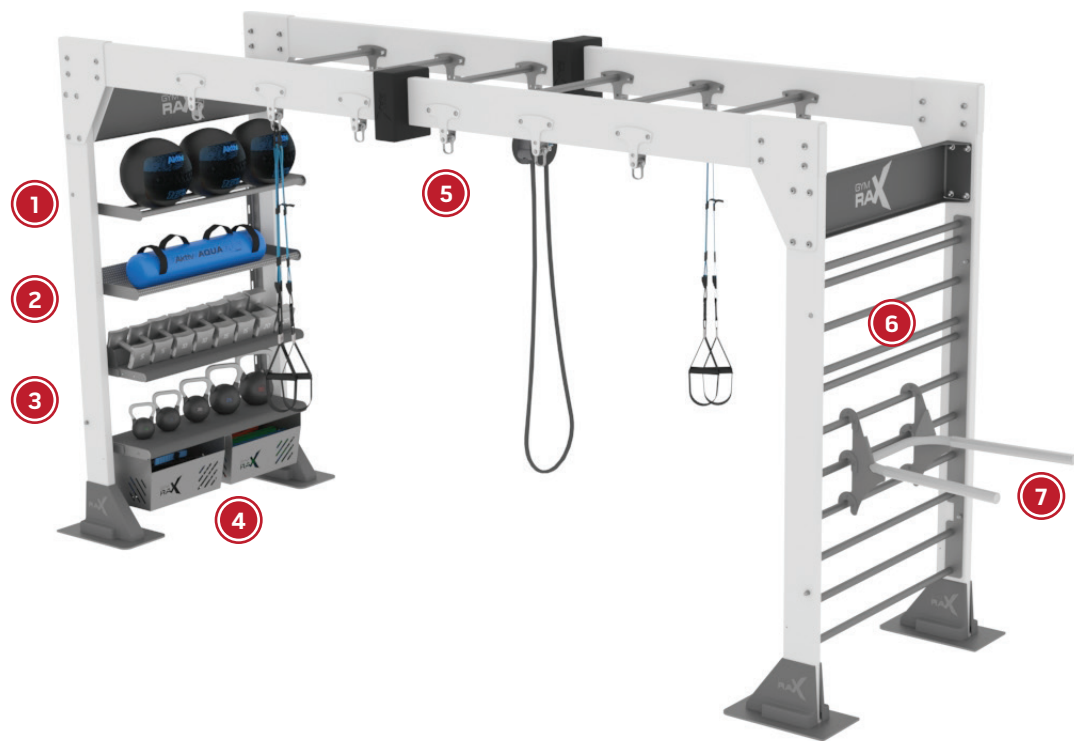

# GR-SIB14-L | SINGLE BRIDGE

14' STANDARD - LOADED

Gym Rax® Bridges begin at a standard height of 8' with unlimited configurability and are available in 9' and 10' extended height options. Freedom Mount® technology provides ease of adjustment and safe connection for the suspension of straps, boxing, aerial hammock, and other equipment.

### FEATURES:

- Modular Configuration + Future Expandability
- Interchangeable, quick-change shelving system
- Freedom Mount Technology
- Compact Footprint
- Free Anchor™ – Freestanding Installation System

### INCLUDES:

- |                            |                               |
|----------------------------|-------------------------------|
| 1. Universal Ball Rax (x1) | 7. Dip (x1)                   |
| 2. Free Weight Rax (x2)    | *Accessories Sold Separately. |
| 3. Rax Bins (x1)           |                               |
| 4. Trough Rax (x1)         |                               |
| 5. Freedom® Mount (x12)    |                               |
| 6. Wall Bars (x1)          |                               |

8-10  
USERS | FUNCTIONAL

Configuration **171 in x 59 in x 98 in**  
Footprint: (434.34cm x 149.86 cm x 248.92 cm)

STANDARD  
FRAME:  
**Storm Grey**

RAX COLOR:  
**Gun Metal Grey**

FREEDOM MOUNT®

FREE ANCHOR™ SYSTEM