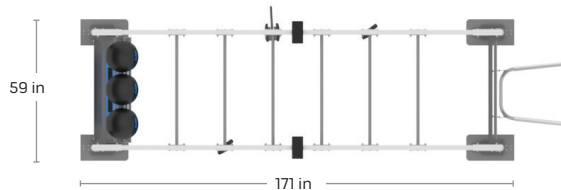

# GR-SIB14-L | SINGLE BRIDGE

14' STANDARD - LOADED

Gym Rax® Bridges begin at a standard height of 8' with unlimited configurability and are available in 9' and 10' extended height options. Freedom Mount® technology provides ease of adjustment and safe connection for the suspension of straps, boxing, aerial hammock, and other equipment.

### INCLUDES:

- |                            |                               |
|----------------------------|-------------------------------|
| 1. Universal Ball Rax (x1) | 7. Dip (x1)                   |
| 2. Free Weight Rax (x2)    | *Accessories Sold Separately. |
| 3. Rax Bins (x1)           |                               |
| 4. Trough Rax (x1)         |                               |
| 5. Freedom® Mount (x12)    |                               |
| 6. Wall Bars (x1)          |                               |

8-10  
USERS | FUNCTIONAL

Configuration **171 in x 59 in x 98 in**  
Footprint: (434.34cm x 149.86 cm x 248.92 cm)

STANDARD  
FRAME:  
**Storm Grey**

RAX COLOR:  
**Gun Metal Grey**

FREEDOM MOUNT®

FREE ANCHOR™ SYSTEM