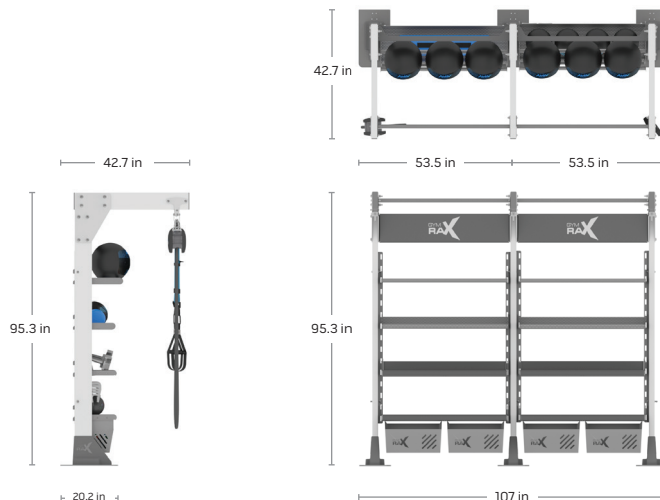

GR-DBSB-L | DOUBLE BAY

STANDARD SUSPENSION - LOADED

Gym Rax® Storage and Suspension systems begin with a single Bay and end where and when you need them to. Use them to support group studios, functional training areas, stretching zones, or your home gym.

2-3
USERS

FUNCTIONAL

Configuration **42.7 in x 107in x 95.3 in**
Footprint: 108.5 cm x 271.8 cm x 242.1 cm)

STANDARD
FRAME:
Storm Grey

RAX COLOR:
Gun Metal Grey

INCLUDES:

- | | |
|----------------------------|--------------------------------------|
| 1. Universal Ball Rax (x2) | 5. Freedom Mount™ (x3) |
| 2. Trough Rax (x2) | 6. Pull Up Bar (x2) |
| 3. Free Weight Rax (x4) | 7. Free Anchor Kit (Optional) |
| 4. Rax Bin (x2) | <i>* Accessories sold separately</i> |