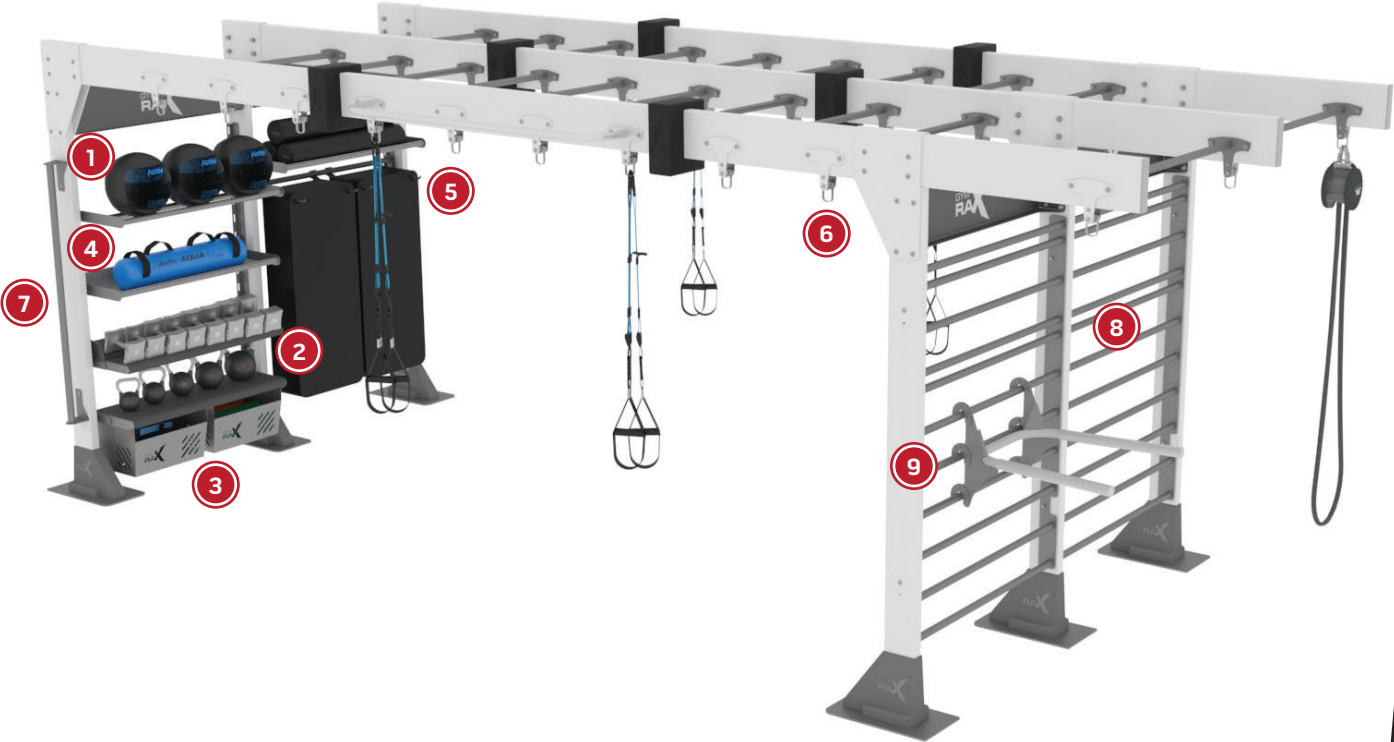

GR-DB21 | DOUBLE BRIDGE

21' WITH CANTILEVER - LOADED

Gym Rax® Bridges begin at a standard height of 8' with unlimited configurability and are available in 9' and 10' extended height options. Freedom Mount® technology provides ease of adjustment and safe connection for the suspension of straps, boxing, aerial hammock, and other equipment.

FEATURES:

- Modular Configuration + Future Expandability
- Interchangeable, quick-change shelving system
- Freedom Mount Technology
- Compact Footprint
- Free Anchor™ – Freestanding Installation System

INCLUDES:

- | | |
|----------------------------|--------------------------------------|
| 1. Universal Ball Rax (x1) | 7. Vertical Training Mount (x2) |
| 2. Free Weight Rax (x2) | 8. Wall Bars (x2) |
| 3. Rax Bins (x1) | 9. Dip (x1) |
| 4. Trough Rax (x2) | <i>*Accessories Sold Separately.</i> |
| 5. Universal Peg Rax (x1) | |
| 6. Freedom® Mount (x30) | |

20-24 USERS | FUNCTIONAL

Configuration **242 in x 98 in x 70.8 in**
Footprint: (614.7 cm x 614.68 cm x 179.8 cm)

STANDARD FRAME: **Storm Grey**
RAX COLOR: **Gun Metal Grey**

FREEDOM MOUNT®

FREE ANCHOR™ SYSTEM