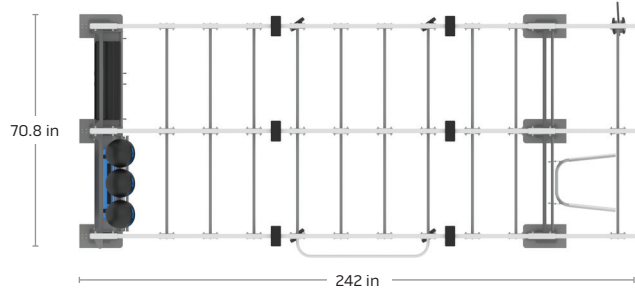

GR-DB21 | DOUBLE BRIDGE

21' WITH CANTILEVER - LOADED

Gym Rax® Bridges begin at a standard height of 8' with unlimited configurability and are available in 9' and 10' extended height options. Freedom Mount® technology provides ease of adjustment and safe connection for the suspension of straps, boxing, aerial hammock, and other equipment.

INCLUDES:

- | | |
|----------------------------|--------------------------------------|
| 1. Universal Ball Rax (x1) | 7. Vertical Training Mount (x2) |
| 2. Free Weight Rax (x2) | 8. Wall Bars (x2) |
| 3. Rax Bins (x1) | 9. Dip (x1) |
| 4. Trough Rax (x2) | <i>*Accessories Sold Separately.</i> |
| 5. Universal Peg Rax (x1) | |
| 6. Freedom® Mount (x30) | |

20-24 USERS | FUNCTIONAL

Configuration **242 in x 98 in x 70.8 in**
Footprint: (614.7 cm x 614.68 cm x 179.8 cm)

STANDARD FRAME: **Storm Grey**
RAX COLOR: **Gun Metal Grey**

FREEDOM MOUNT®

FREE ANCHOR™ SYSTEM