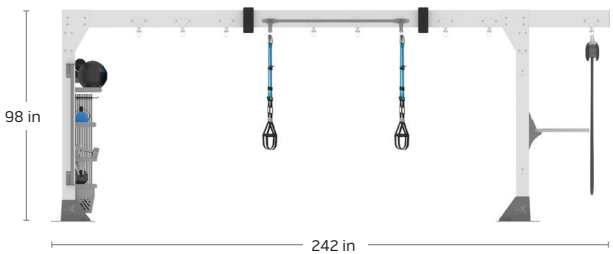

GR-DB21 | DOUBLE BRIDGE

21' WITH CANTILEVER - LOADED

Gym Rax® Bridges begin at a standard height of 8' with unlimited configurability and are available in 9' and 10' extended height options. Freedom Mount® technology provides ease of adjustment and safe connection for the suspension of straps, boxing, aerial hammock, and other equipment.

INCLUDES:

- | | |
|----------------------------|--------------------------------------|
| 1. Universal Ball Rax (x1) | 7. Vertical Training Mount (x2) |
| 2. Free Weight Rax (x2) | 8. Wall Bars (x2) |
| 3. Rax Bins (x1) | 9. Dip (x1) |
| 4. Trough Rax (x2) | <i>*Accessories Sold Separately.</i> |
| 5. Universal Peg Rax (x1) | |
| 6. Freedom® Mount (x30) | |

20-24 USERS | FUNCTIONAL

Configuration **242 in x 98 in x 70.8 in**
Footprint: (614.7 cm x 614.68 cm x 179.8 cm)

STANDARD FRAME: **Storm Grey**
RAX COLOR: **Gun Metal Grey**

FREEDOM MOUNT®

FREE ANCHOR™ SYSTEM