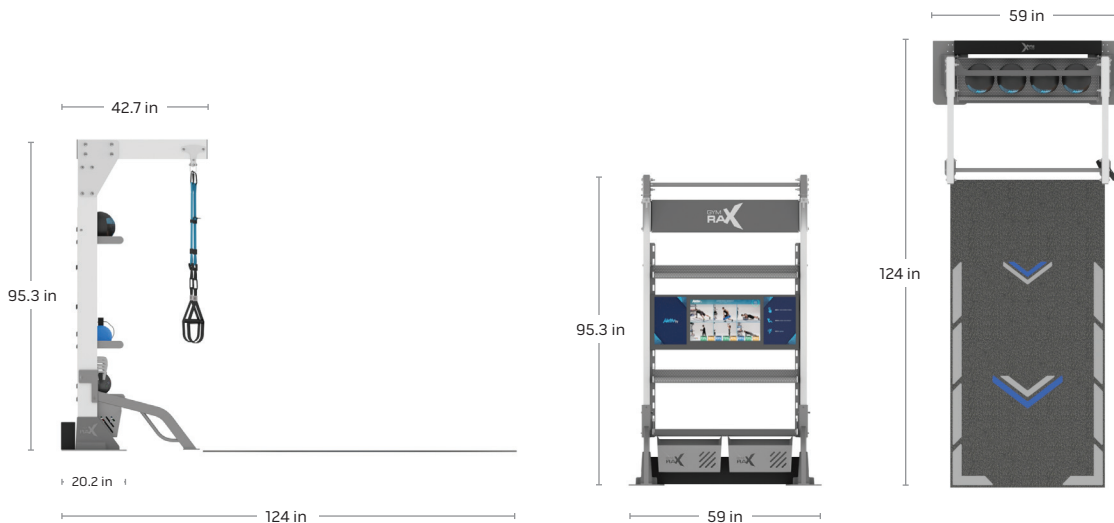

1-2 USERS | FUNCTIONAL

Configuration **124 in x 59 in x 95.3 in**
Footprint: (315 cm x 149.9 cm x 242.1 cm)

STANDARD FRAME:
Storm Grey

RAX COLOR:
Gun Metal Grey

INCLUDES:

- | | |
|-------------------------|----------------------------------|
| 1. Trough Rax (x1) | 5. Freedom Mount™ (x1) |
| 2. Aktiv Kiosk (x1) | 6. Pull Up Bar (x1) |
| 3. Free Weight Rax (x1) | 7. Aktiv Personal Floor Mat (x1) |
| 4. Rax Bin (x1) | 8. Free Anchor Kit (Optional) |
- *Accessories sold separately*